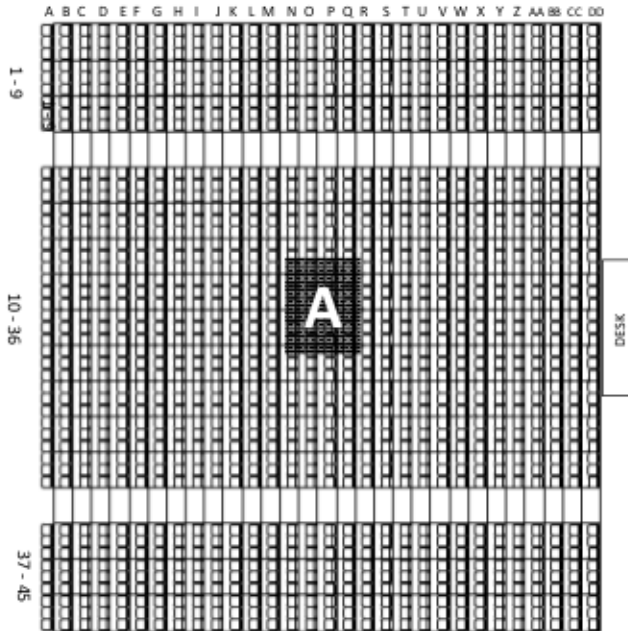

east of england  
**arena**  
and events centre

Jools Holland  
26<sup>th</sup> Oct 2019

BLOCK A: 1350 SEATS

BLOCK B: 633 SEATS

Denotes restricted view

**Ticketmaster Tickets on sale 1<sup>st</sup> Feb:**

Block A – Rows A – O (£42)  
Block B – Rows A – M £35  
Restricted View (Block B) - £30

**Not for release yet:**

Block A – Rows P – DD (hold) exe

**Other agents on sale 1<sup>st</sup> Feb:**

**See Tickets**

Block A  
Row CC 10 – 34  
Row DD 10 – 34

Ticketline  
Row BB 1 - 30