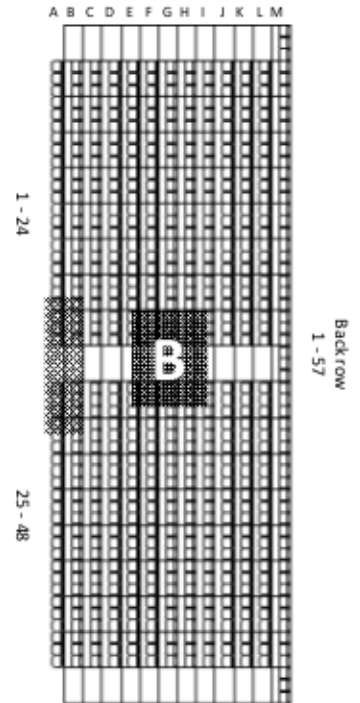

east of england  
**arena**  
and events centre

Jools Holland  
26<sup>th</sup> Oct 2019

BLOCK A: 1350 SEATS

BLOCK B: 633 SEATS

Denotes restricted view

**Ticketmaster Tickets on sale 1<sup>st</sup> Feb:**

Block A – Rows A – O (£42)  
Block B – Rows A – M £35  
Restricted View (Block B) - £30

**Not for release yet:**

Block A – Rows P – DD (hold) exe

**Other agents on sale 1<sup>st</sup> Feb:**

**See Tickets**

Block A  
Row CC 10 – 34  
Row DD 10 – 34

Ticketline  
Row BB 1 - 30